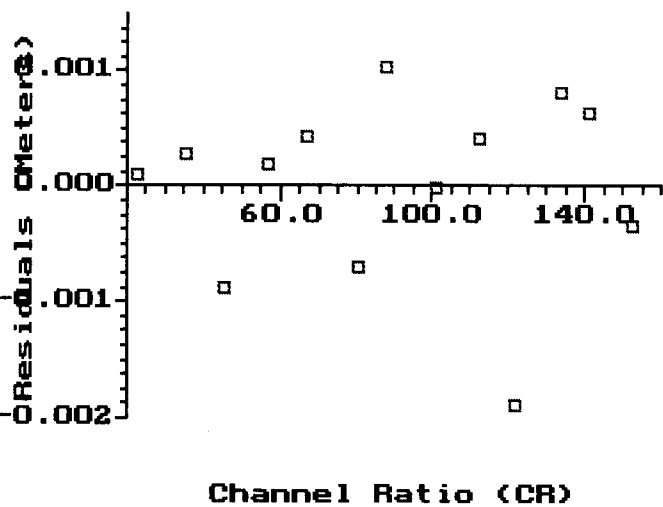

SCAMP SN0003\CAL0000 Depth Channel Calibration

Fit Residuals

A/D Scaling