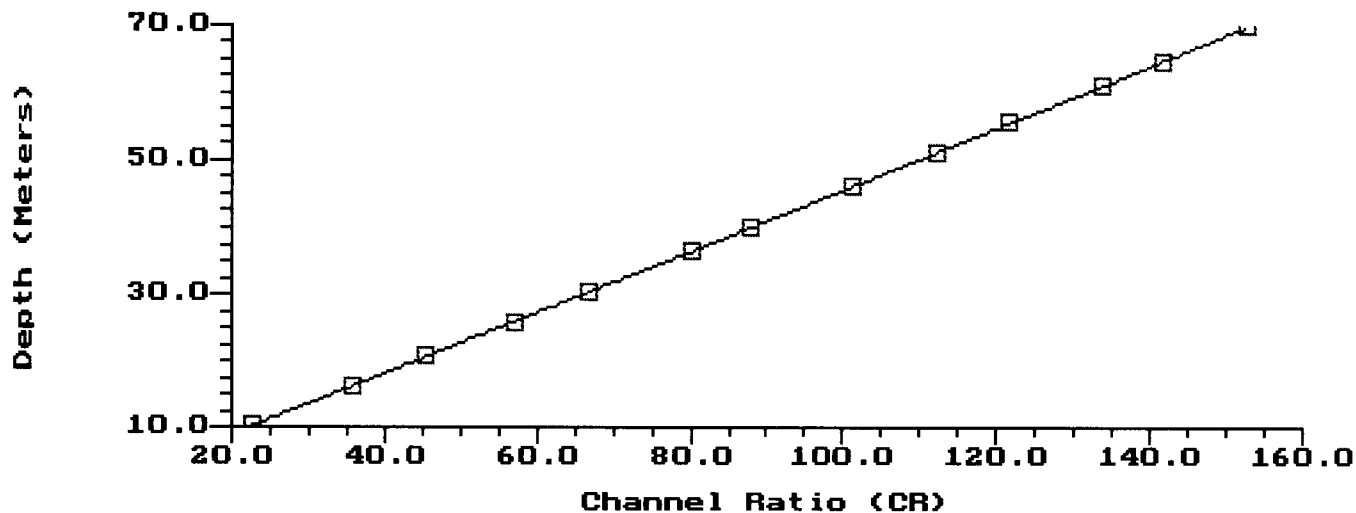

SCAMP SN0003\CAL0000 Depth Channel Calibration

Fit Residuals

A/D Scaling