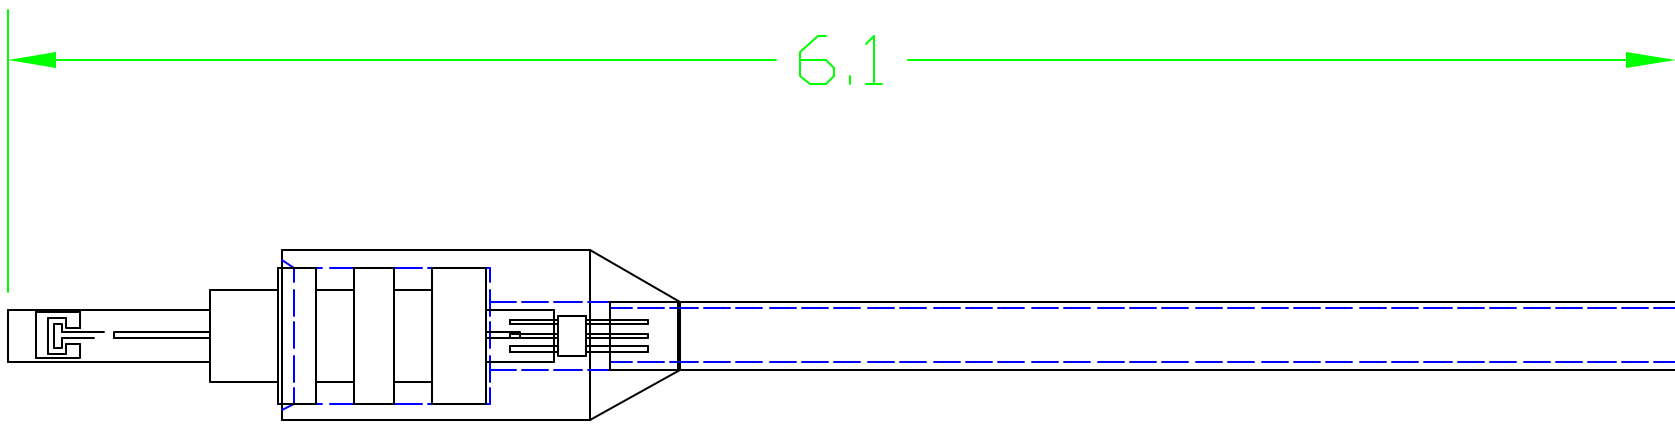

8 | 7 | 6 | 5 | 4 | 3 | 2 | 1

REVISIONS		
REV	DESCRIPTION	DATE

WIRE COLOR DEFINITION

- GREY - VOLTAGE +
- GREEN - CURRENT +
- BLUE - CURRENT -
- YELLOW - VOLTAGE -
- RED - THERMISTOR
- ORANGE - THERMISTOR

SUPPLIED WITH EXTERNAL COMPENSATION RESISTOR

TOLERANCES (unless otherwise noted)
 .x
 .xx
 .xxx

PRECISION MEASUREMENT ENGINEERING 1827 HAWK VIEW DRIVE ENCINITAS, CA 92024	
SCAMP ACC CT SENSOR	
5199	
DATE 07-APR-2003	SHEET 1 OF 1